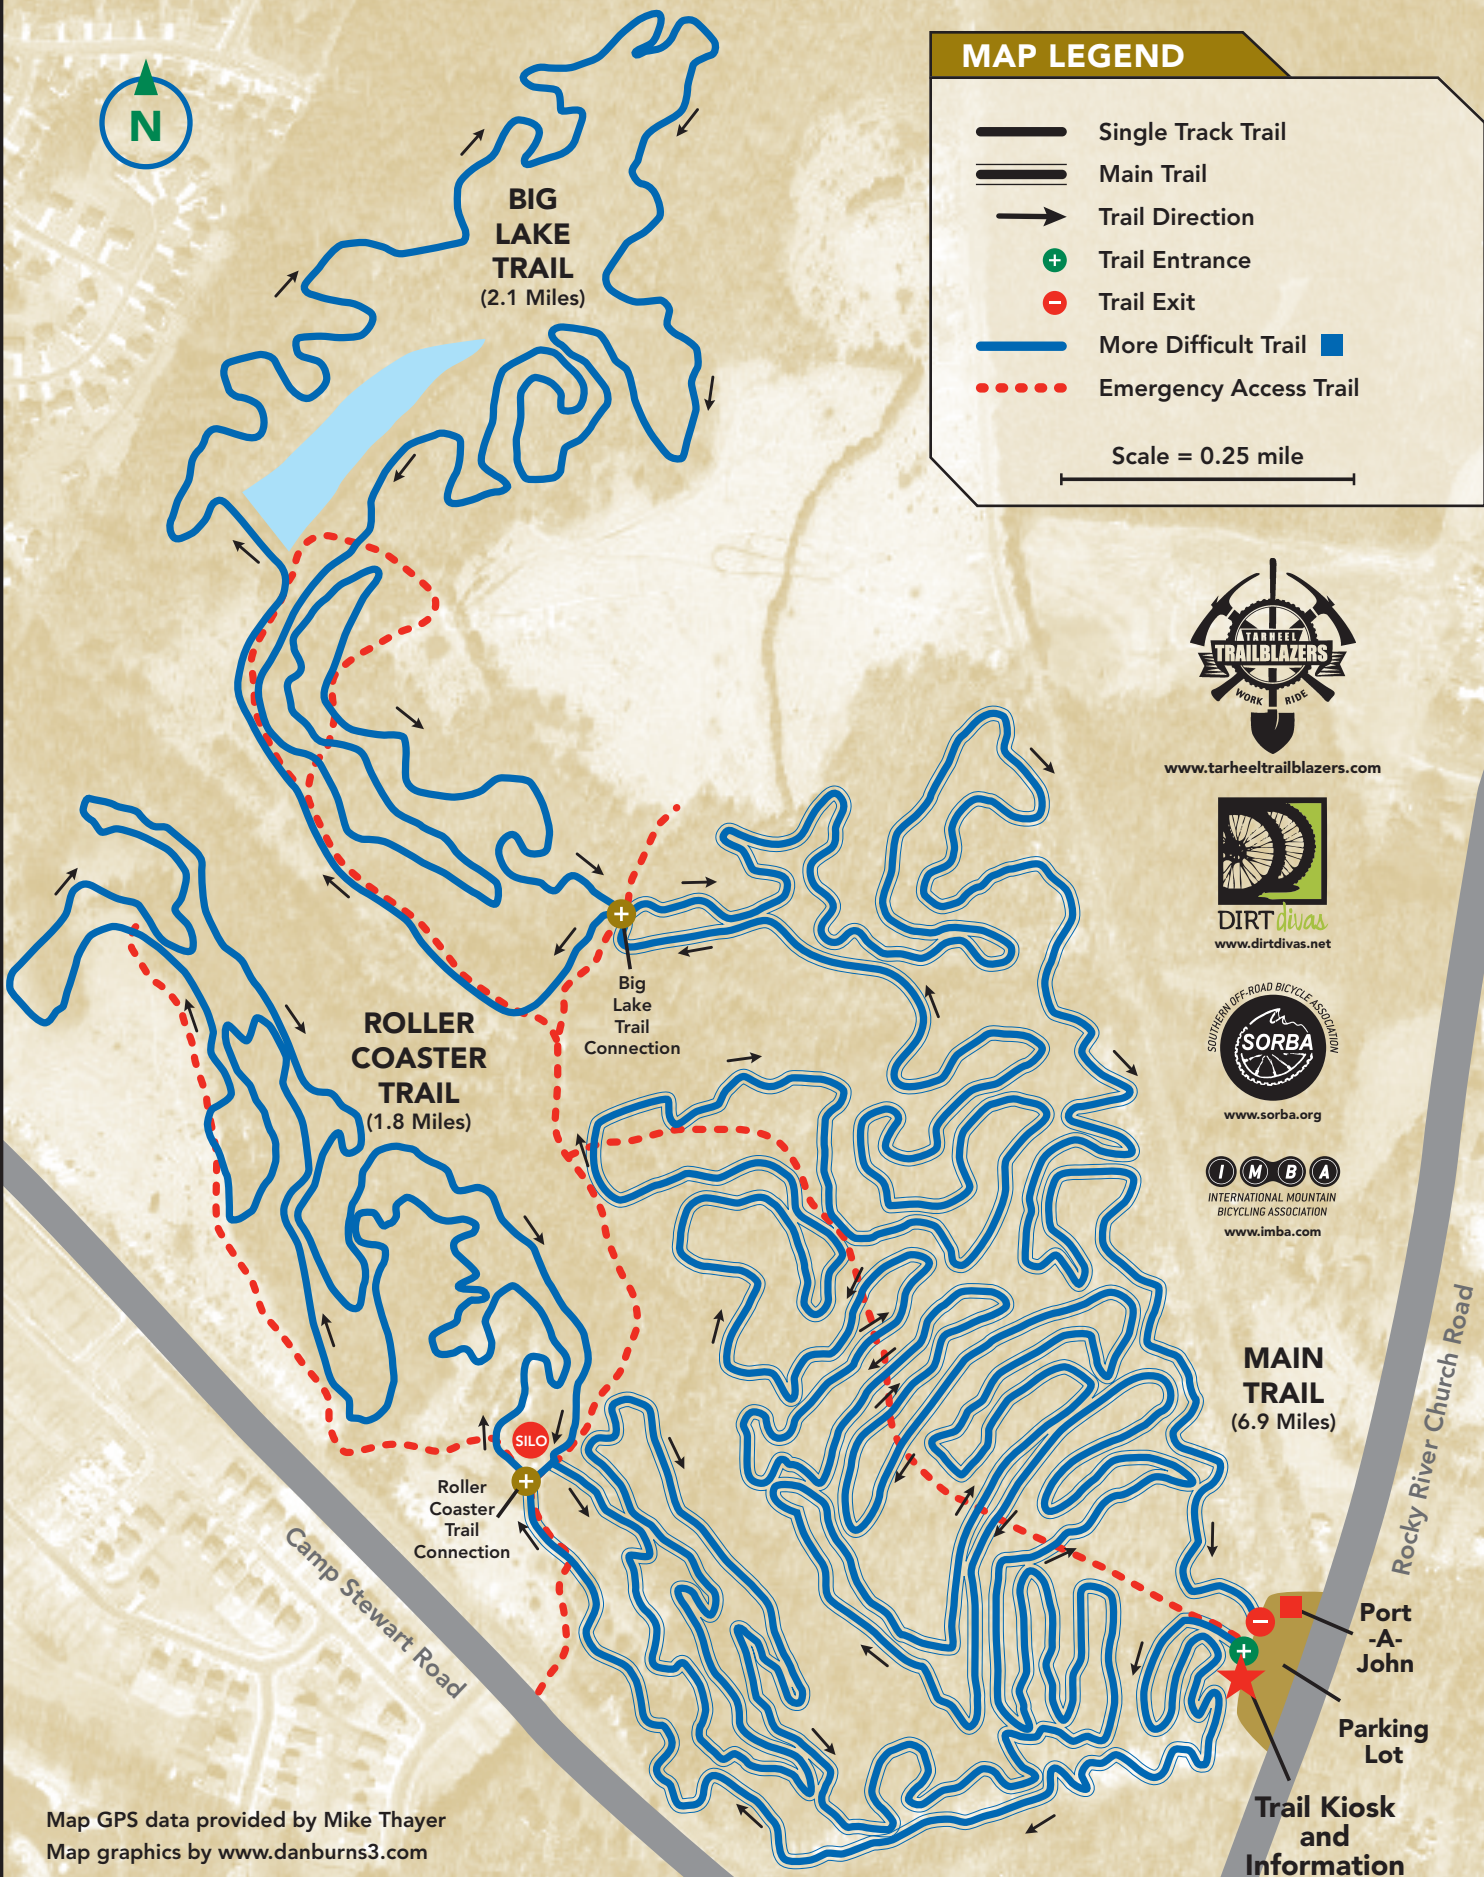

Sherman Branch Mountain Bike Trail Map

MAP LEGEND

- Single Track Trail
- Main Trail
- Trail Direction
- Trail Entrance
- Trail Exit
- More Difficult Trail
- Emergency Access Trail

Scale = 0.25 mile

www.tarheeltrailblazers.com

www.dirtdivas.net

www.sorba.org

www.imba.com

Map GPS data provided by Mike Thayer
Map graphics by www.danburns3.com